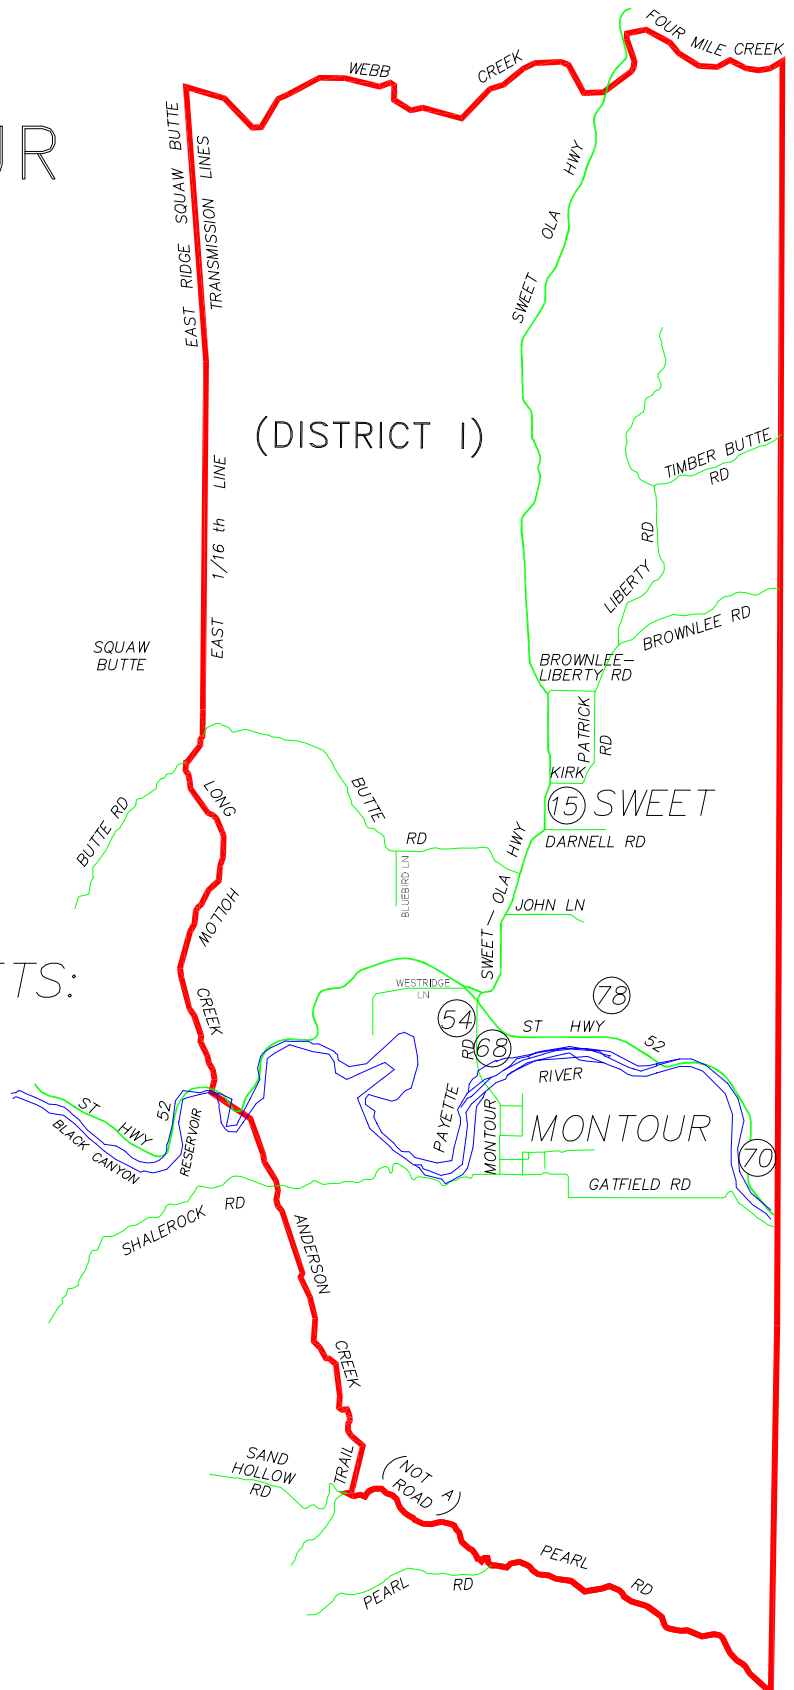

SWEET-MONTOUR PRECINCT MAP GEM COUNTY, ID

SUBDIVISION AND STREETS: (PARTIAL LISTING)

- (15) BUTLER ESTATES
SWEET-OLA HWY
KIRKPATRICK RD
- (54) MONTOUR HEIGHTS
MONTOUR ROAD
- (68) RIVER RIDGE SUB
MONTOUR ROAD
STATE HWY 52
- (70) RIVERVIEW MANOR
STATE HWY 52
- (78) SHELLEY ACRES
SHELLEY AVENUE
WILD HORSE CIRCLE

BOISE COUNTY